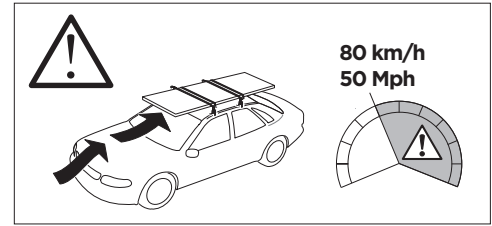

1

Kit 186142

CHEVROLET Bolt, 5-dr Hatchback, 17-
OPEL Ampera, 5-dr Hatchback, 17-21

This kit is only for vehicles with flush railing.

x8

1
KIT + **2**
FOOT PACK

1

Evo