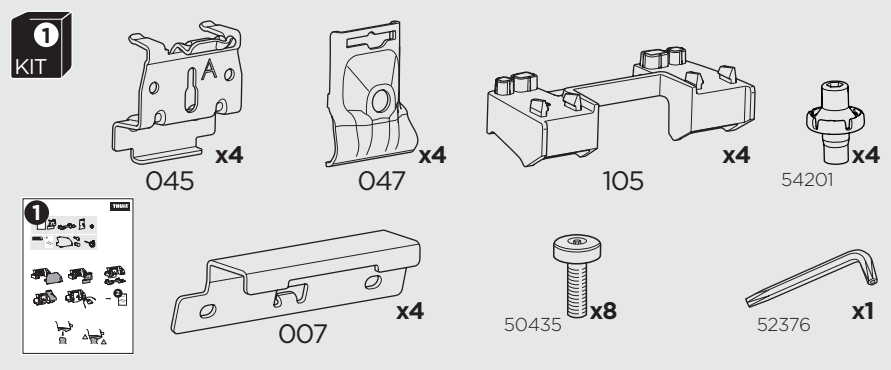

1

Kit 186142

CHEVROLET Bolt, 5-dr Hatchback, 17-
OPEL Ampera, 5-dr Hatchback, 17-21

This kit is only for vehicles with flush railing.

x8

1
KIT + **2**
FOOT PACK

1

Evo

Edge

2

3

4

5

2
THULE
> Instructions

2