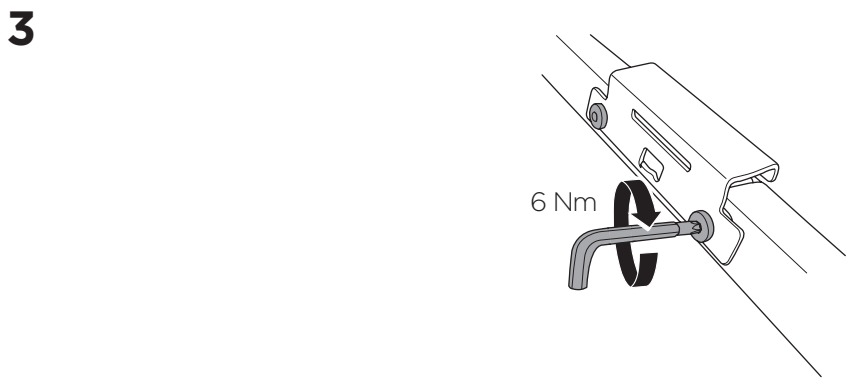

1

Kit 186142

CHEVROLET Bolt, 5-dr Hatchback, 17-
OPEL Ampera, 5-dr Hatchback, 17-21

This kit is only for vehicles with flush railing.

x8

1
KIT + **2**
FOOT PACK

1

Evo

Edge

2

3

4

5

2
THULE
> Instructions

2