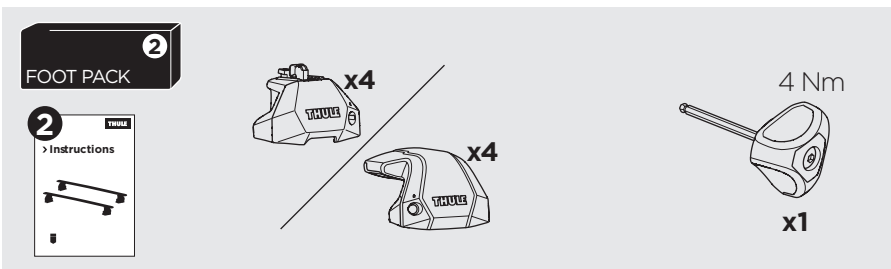

1

Kit 186142

CHEVROLET Bolt, 5-dr Hatchback, 17-
OPEL Ampera, 5-dr Hatchback, 17-21

This kit is only for vehicles with flush railing.

x8

1
KIT + **2**
FOOT PACK

1

Evo

Edge

2

3

4

5

2
THULE
> Instructions

2